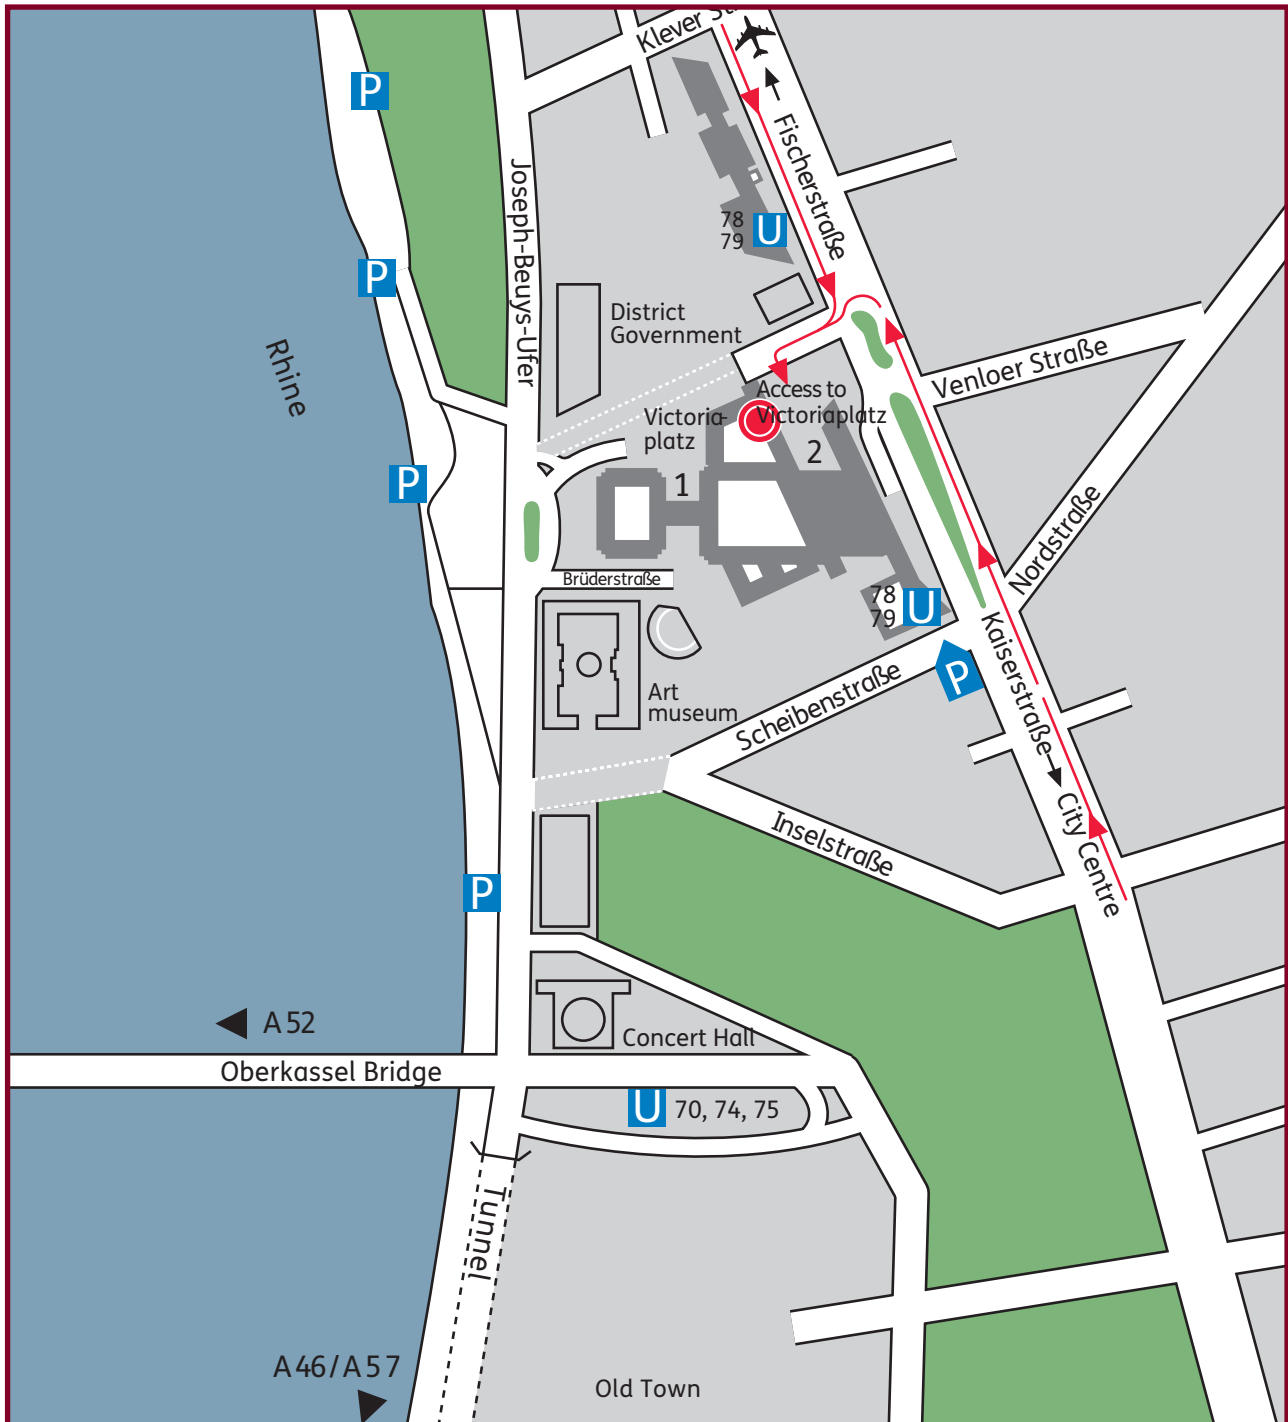

# Directions to ERGO in Düsseldorf

## Public transport:

It takes only a few minutes to get to ERGO.

## From main station:

Subway U78 and U79 direction  
Messe / Duisburg / Kaiserswerth,  
stop “Victoriaplatz / Klever Straße”

## Parking:

Public parking at a car park at Scheiben-  
straße. Limited visitor parking available  
in our underground parking.