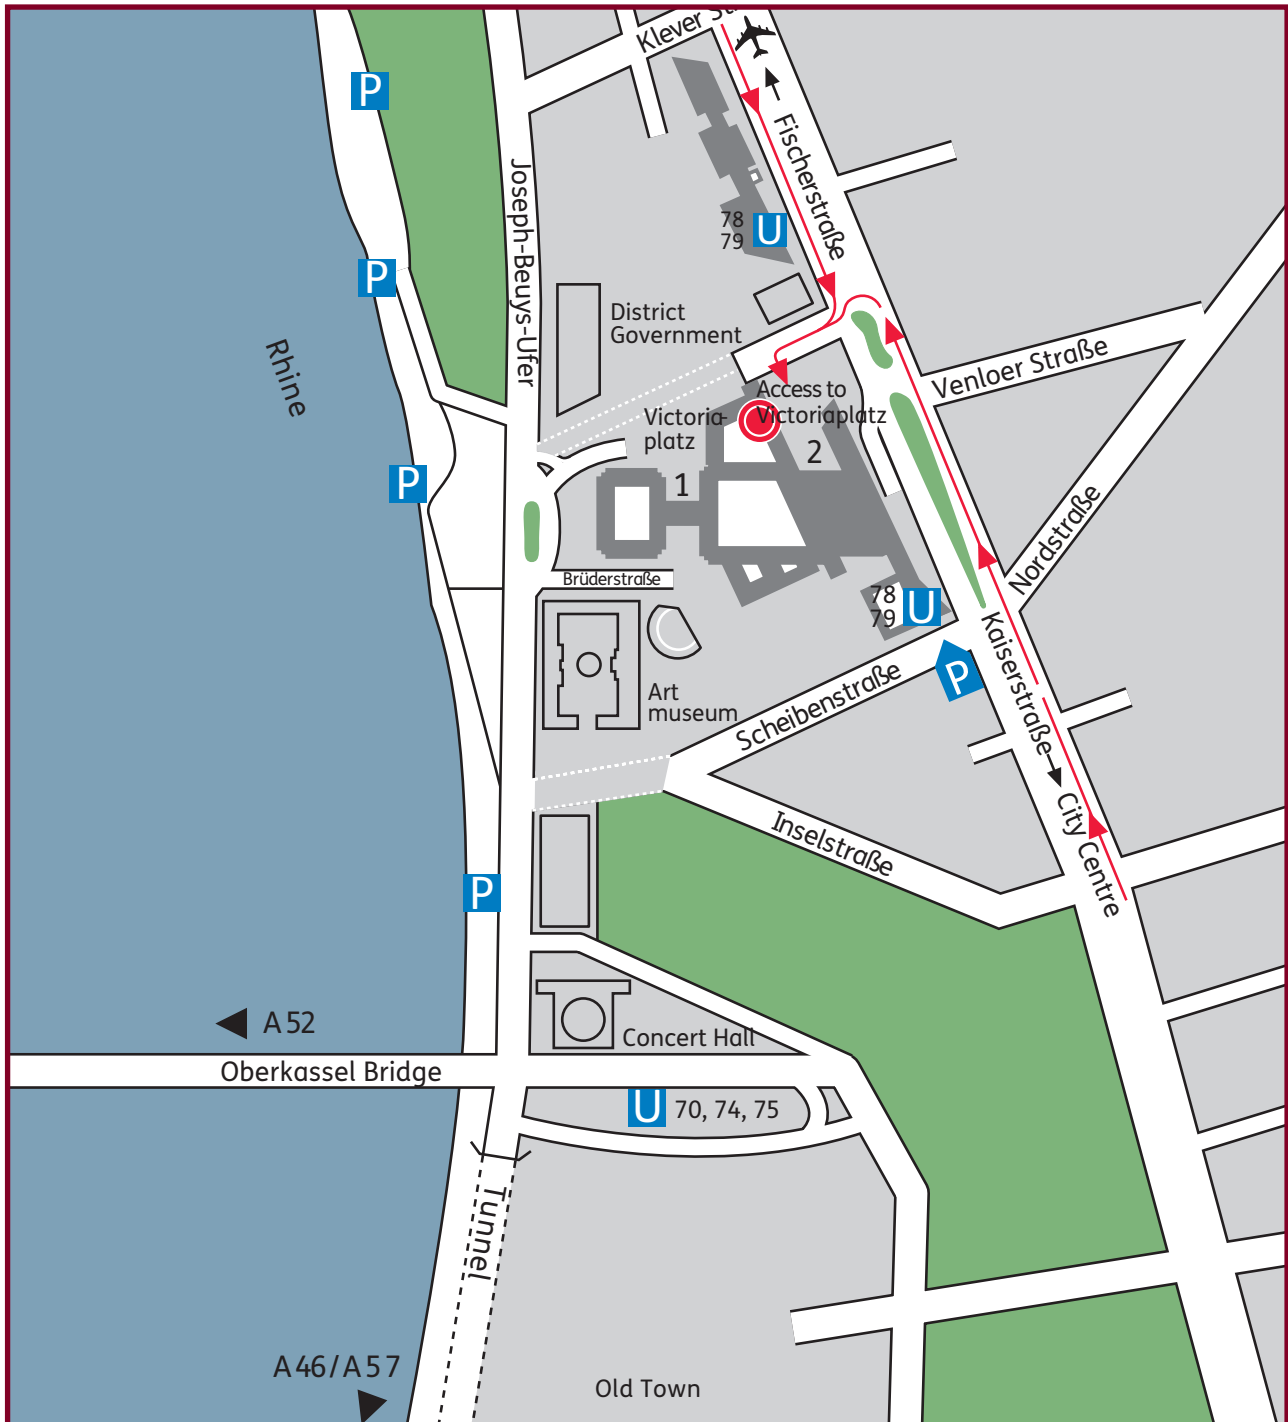

Directions to ERGO in Düsseldorf

Public transport:

It takes only a few minutes to get to ERGO.

From main station:

Subway U78 and U79 direction
Messe / Duisburg / Kaiserswerth,
stop „Victoriaplatz / Klever Straße“

From the airport:

Take a taxi (about 15 Euro)

Parking:

Public parking at a car park at Scheiben-
straße. Limited visitor parking available in
our underground parking.

ERGO Versicherungsgruppe AG

Victoriaplatz 2, 40198 Düsseldorf, www.ergo.com