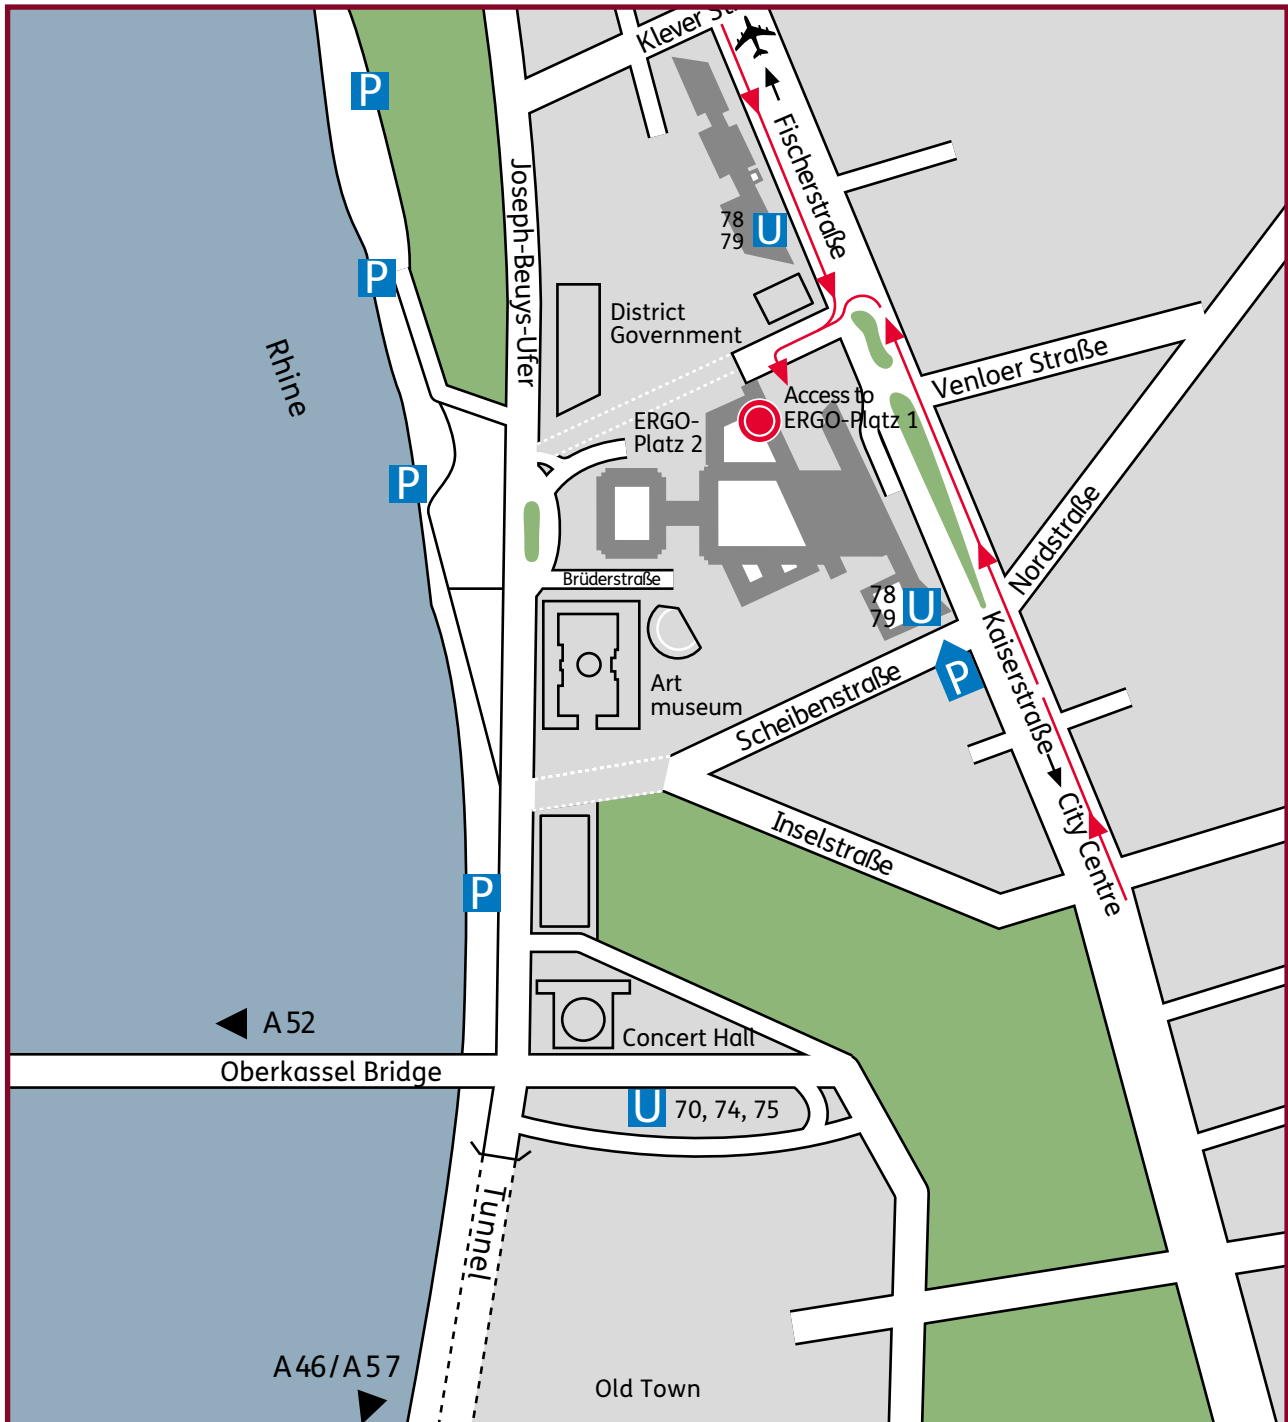

Directions to ERGO in Düsseldorf

Public transport:

It takes only a few minutes to get to ERGO.

From main station:

Subway U78 and U79 direction
Messe / Duisburg / Kaiserswerth,
stop "Victoriaplatz / Klever Straße"

From the airport:

Take a taxi (about 15 Euro)

Parking:

Public parking at a car park at Scheiben-
straße. Limited visitor parking available
in our underground parking.

ERGO Group AG

ERGO-Platz 1, 40198 Düsseldorf, www.ergo-group.com